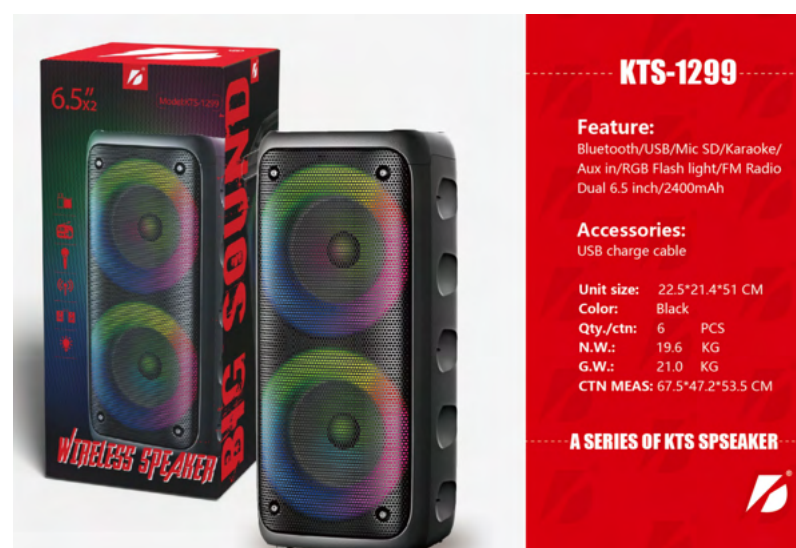

KTS-1266

R\$ 127,65 12 PÇS/CX

KTS-1299

R\$ 222,00 6 PÇS/CX

GTS-1569

R\$ 288,60 6 PÇS/CX

KTS-1782

Feature:
Bluetooth/USB/TF/FM Radio/
TWS/LINEIN/Karaoke/RGB light
Dual 8 inch/4500mAh