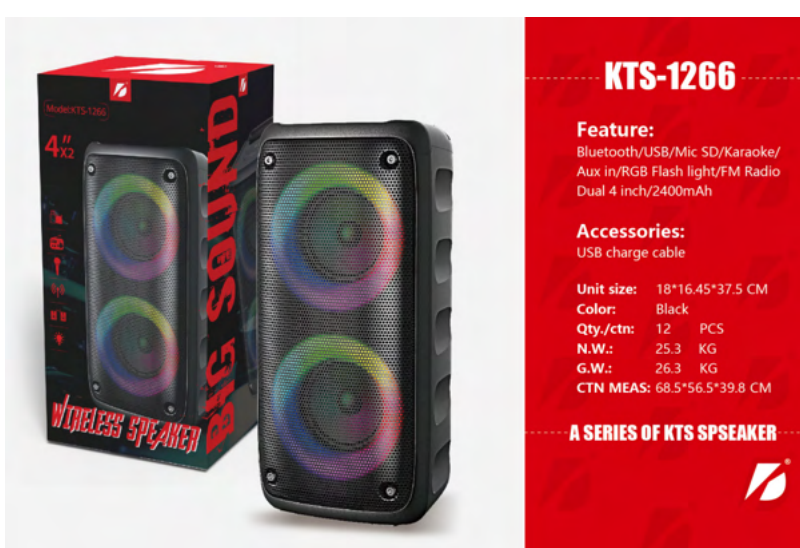

KTS-1266

R\$ 127,65 12 PÇS/CX

KTS-1299

R\$ 222,00 6 PÇS/CX

GTS-1569

R\$ 288,60 6 PÇS/CX

KTS-1782

Feature:
Bluetooth/USB/TF/FM Radio/
TWS/LINEIN/Karaoke/RGB light
Dual 8 inch/4500mAh